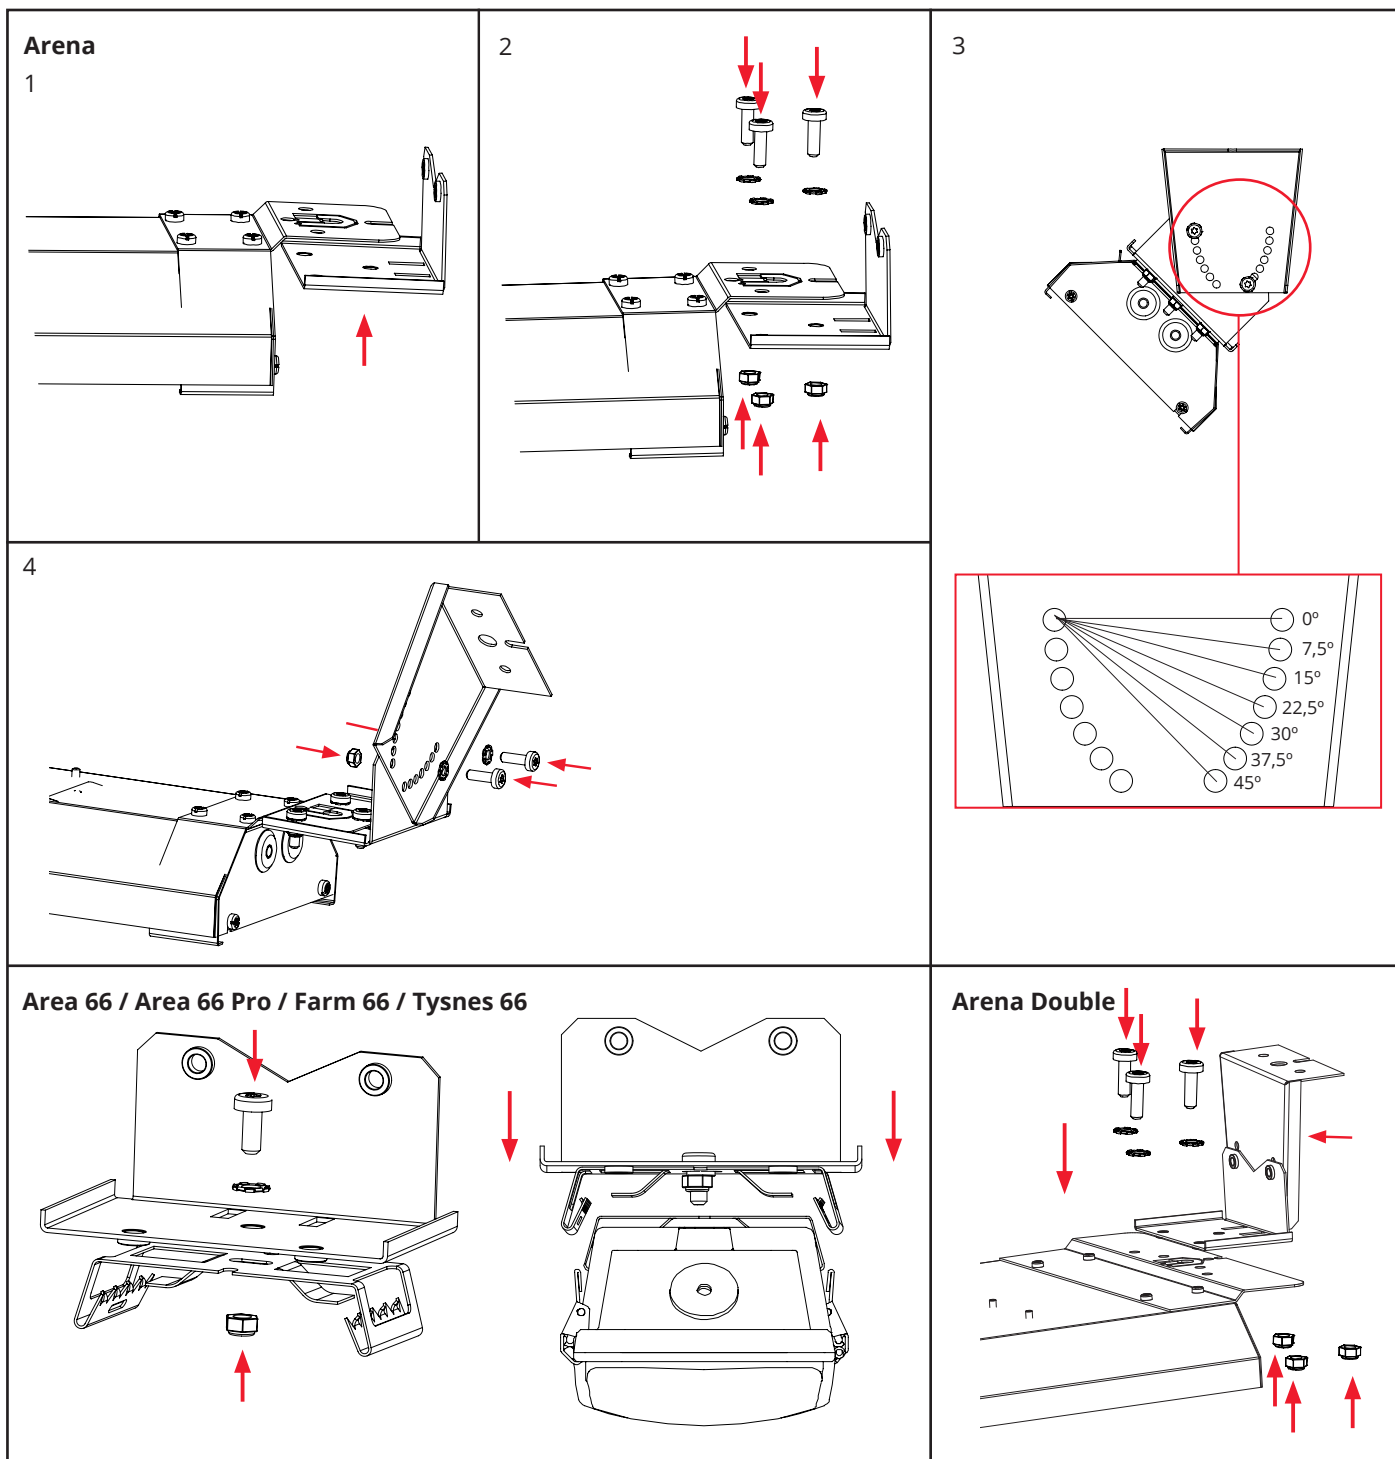

Mounting kit for adjustable angulation

NORWAY
SG Armaturen AS
Skytterheia 25
N-4790 Lillesand

Tel: +47 37 50 03 00
firmapost@sg-as.no
www.sg-as.no

SWEDEN
SG Armaturen AB
Tel: +46 31 81 71 10
info@sg-ab.se
www.sg-ab.se